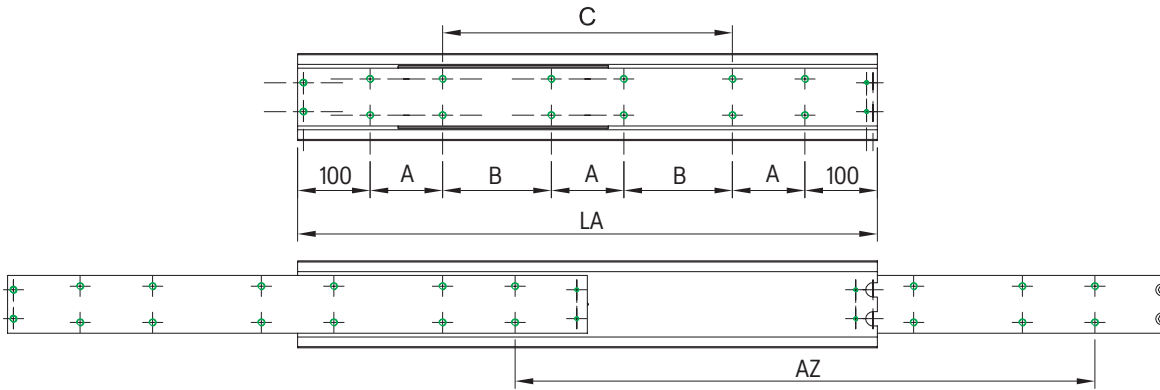

DTSB-...

two-way extension

Info:

L = Length

TP = Travel path

LC = Load capacity at
10,000 cycles

○ Drill pattern

DTS-120