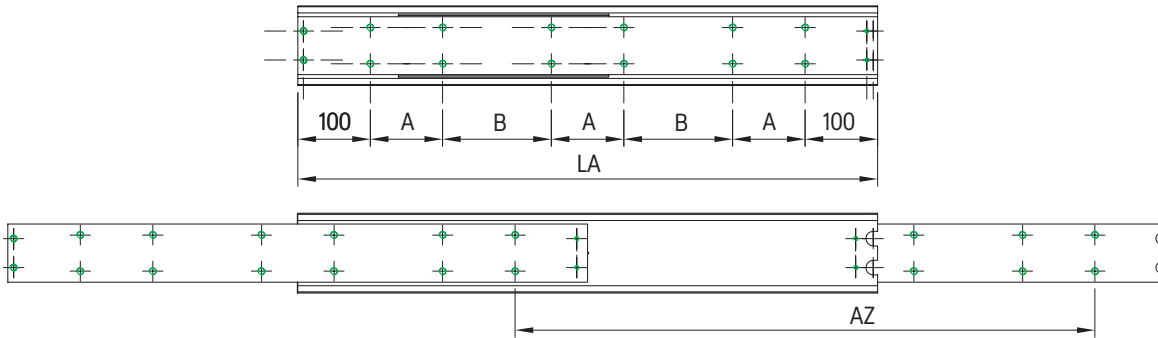

DTSB-...

two-way extension

Info:

L = Length

TP = Travel path

LC = Load capacity at
10,000 cycles

○ Drill pattern

DTS-110