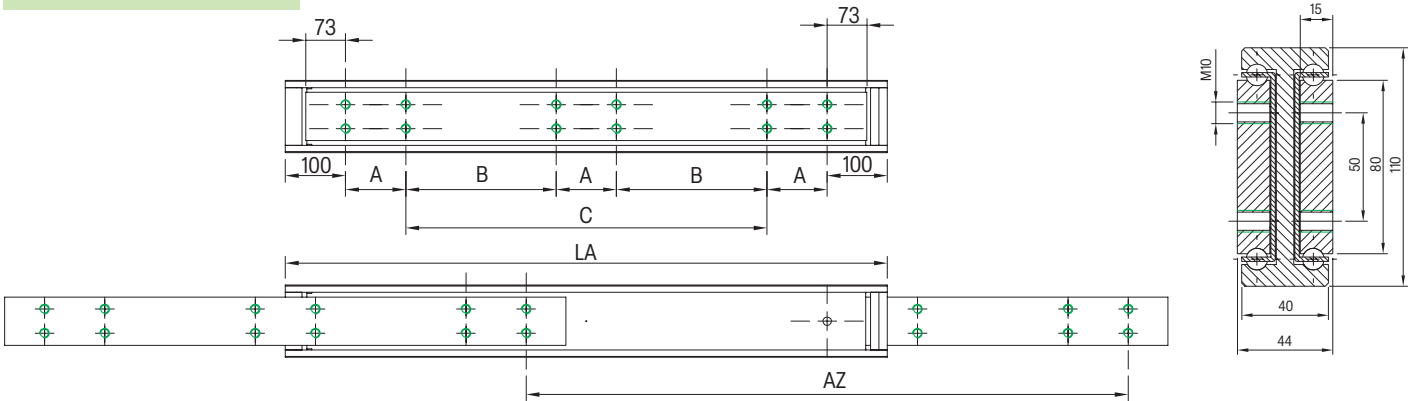

DTSB-110

Article-Nr. DTS-110	Article-Nr. DTSB-110	LC in kg 10.000	L mm	TP mm	A mm	B mm	C mm	Weight - kg/piece. DTS-110	Weight - kg/piece. DTSB-110
07000942001	07000492001	1430	300	300	100	-	-	9,48	8,31
07000942002	07000492002	1485	350	350	50	-	500	11,06	9,69
07000942003	07000492003	1540	400	400	50	-	100	12,64	11,08
07000942004	07000492004	1600	450	450	50	-	150	14,22	12,46
07000942005	07000492005	1650	500	500	50	-	200	15,80	13,85
07000942006	07000492006	1700	550	550	50	-	250	17,38	15,24
07000942007	07000492007	1740	600	600	50	-	300	18,96	16,62
07000942008	07000492008	1780	650	650	50	150	-	20,54	18,00
07000942009	07000492009	1800	700	700	50	175	-	22,12	19,39
07000942010	07000492010	1780	750	750	50	200	-	23,70	20,77
07000942011	07000492011	1760	800	800	100	150	-	25,28	22,16
07000942012	07000492012	1730	850	850	100	175	-	26,86	23,54
07000942013	07000492013	1690	900	900	100	200	-	28,44	24,93
07000942014	07000492014	1660	950	950	100	225	-	30,02	26,31
07000942015	07000492015	1630	1000	1000	100	250	-	31,60	27,70
07000942016	07000492016	1600	1050	1050	100	275	-	33,18	29,09
07000942017	07000492017	1560	1100	1100	100	300	-	34,76	30,47
07000942018	07000492018	1530	1150	1150	100	325	-	36,34	31,85
07000942019	07000492019	1500	1200	1200	100	350	-	37,92	33,24
...	...	...	...	...	...	...	...	...	...
07000942045	Up to 2500 mm	160	3000	3000	100	1250	-	94,80	-