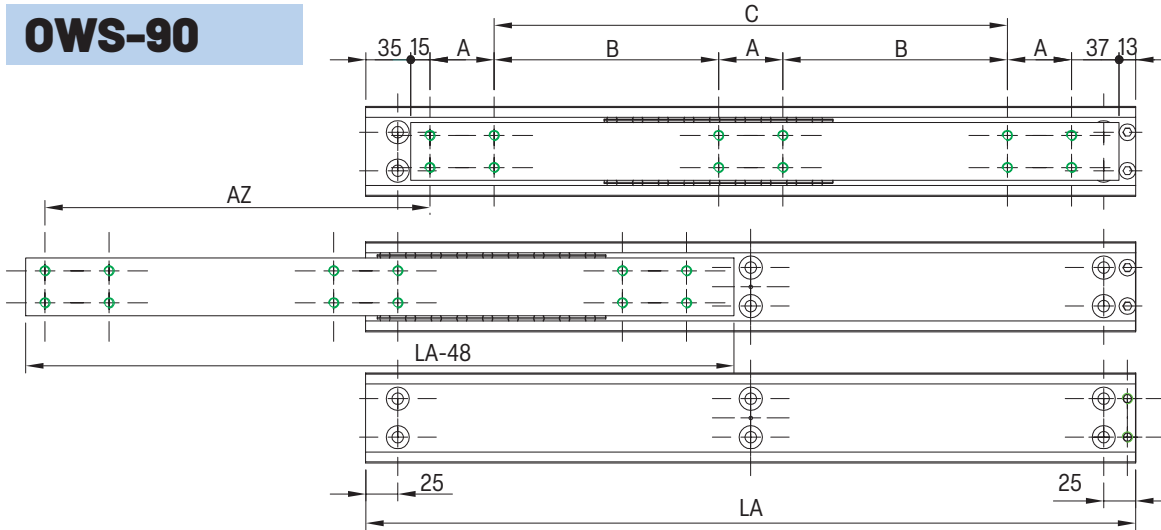

Serie OWS-90 | OWST-90

Load capacity Up to 1.600 kg/pair

Partial extension

Cross section 23,0 x 90,0 mm

Material

Steel (C45E+C)
galvanised
milled airway

OWS-...

one-way extension

OWST-...

two-way extension

Info:

- L = Length
- TP = Travel path
- LC = Load capacity at 10,000 cycles
- Drill pattern

OWS-90

OWST-90