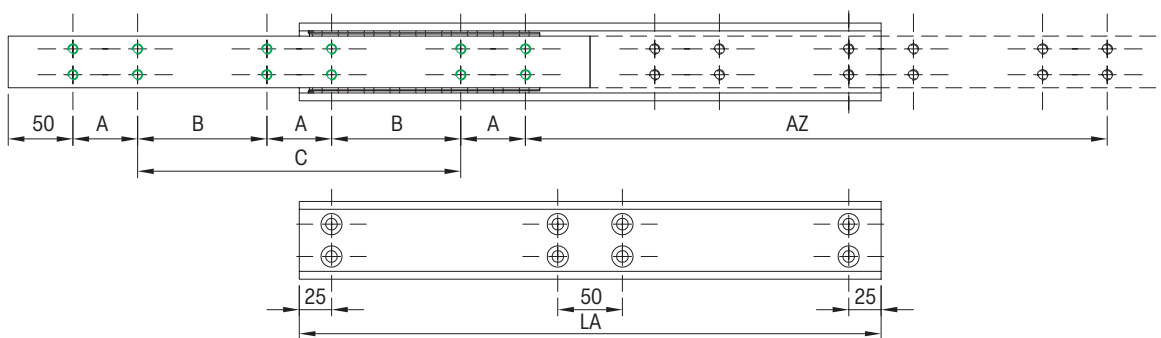

Article-Nr. OWS-90	Article-Nr. OWST-90	LC in kg 10.000	L mm	TP mm	A mm	B mm	C mm	Weight - kg/piece. OWS-90	Weight - kg/piece. OWST-90
07000334001	07000342001	1260	300	150	50	-	100	3,96	4,08
07000334002	07000342002	1300	350	175	50	-	150	4,62	4,76
07000334003	07000342003	1380	400	200	50	-	200	5,28	5,44
07000334004	07000342004	1440	450	225	50	-	250	5,94	6,12
07000334005	07000342005	1480	500	250	50	-	300	6,60	6,80
07000334006	07000342006	1520	550	275	50	-	350	7,26	7,48
07000334007	07000342007	1550	600	300	50	-	400	7,92	8,16
07000334008	07000342008	1580	650	325	50	200	-	8,58	8,84
07000334009	07000342009	1600	700	350	50	225	-	9,24	9,52
07000334010	07000342010	1560	750	375	50	250	-	9,90	10,20
07000334011	07000342011	1500	800	400	50	275	-	10,56	10,88
07000334012	07000342012	1440	850	425	50	300	-	11,22	11,56
07000334013	07000342013	1360	900	450	50	325	-	11,88	12,24
07000334014	07000342014	1320	950	475	50	350	-	12,54	12,92
07000334015	07000342015	1240	1000	500	50	375	-	13,20	13,60
07000334016	07000342016	1180	1050	525	50	400	-	13,86	14,28
07000334017	07000342017	1100	1100	550	50	425	-	14,52	14,96
07000334018	07000342018	1010	1150	575	50	450	-	15,18	15,64
07000334019	07000342019	950	1200	600	50	475	-	15,84	16,32
...	...	...	...	...	...	...	...	...	...
07000334035	07000342035	510	2000	1000	100	800	-	26,40	27,20