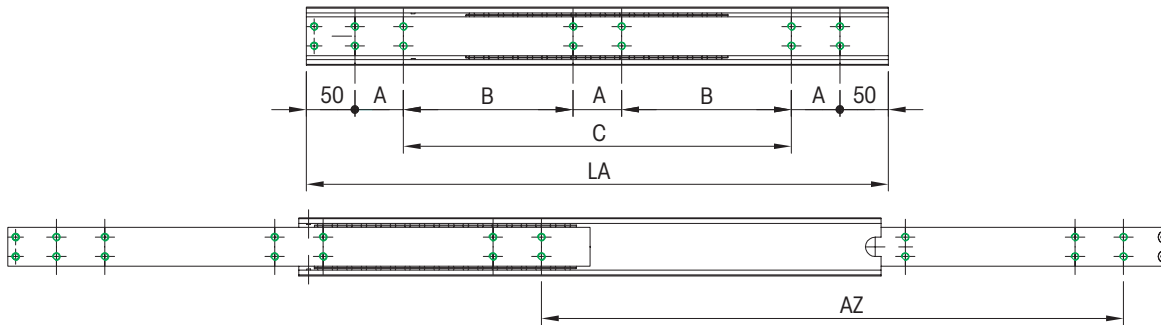

DTSB-...

two-way extension

Info:

L = Length

TP = Travel path

LC = Load capacity at
10,000 cycles

 Drill pattern

DTS-90